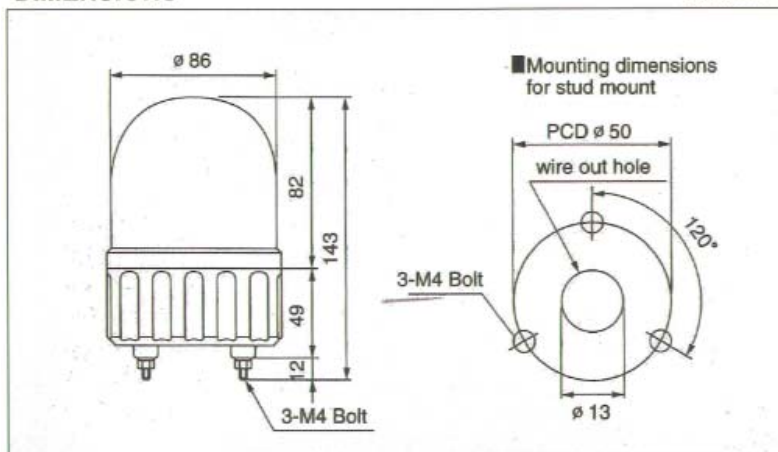

SIGNAL LIGHTS

Buzzer
80dB/m

AS Series

Ø86mm

*Rotating, Rotating with Buzzer, Flashing
and Strobe Models*

- Mounting: threaded studs, wall mount bracket available (order separately)
- Colors available: blue, green, red & yellow
- Incandescent (rotating or flashing) or Xenon bulb (strobe)
- Wire leads

Model	Part Number	Voltage	Current Draw	Wattage	Replacement Parts	
					Bulb	Lens
ASG Rotating Mirror 130 / minute rotation rate	ASG-012-(□)	12 VDC	0.7A	8 watt	MAB-T15-S-012-08	LENS-ASG-(□) (smooth lens)
	ASG-024-(□)	24 VDC	0.3A		MAB-T15-S-024-08	
	ASG-110/220-(□)	110/220 VAC	0.03A	5 watt	MAB-T15-S-012-05	
ASGB Rotating Mirror with 80 dB Alarm	ASGB-012-(□)	12 VDC	0.7A	8 watt	MAB-T15-S-012-08	
	ASGB-024-(□)	24 VDC	0.3A		MAB-T15-S-024-08	
	ASGB-110/220-(□)	110/220 VAC	0.03A	5 watt	MAB-T15-S-012-05	
ASGF Flashing 80 / minute flash rate	ASGF-012-(□)	12 VDC	0.7A	8 watt	MAB-T15-S-012-08	LENS-ASGF-(□) (prism lens)
	ASGF-024-(□)	24 VDC	0.3A		MAB-T15-S-024-08	
	ASGF-110/220-(□)	110/220 VAC	0.03A	5 watt	MAB-T15-S-012-05	
ASGS Strobe	ASGS-110-(□)	110 VAC	0.22A	6 watt	MAB-STROBE-110-06 (Xenon bulb)	
	ASGS-220-(□)	220 VAC	0.11A			

(□) – Indicate color of light or lens: B, G, R or Y

DIMENSIONS

Unit: mm

Wall Mount Brackets